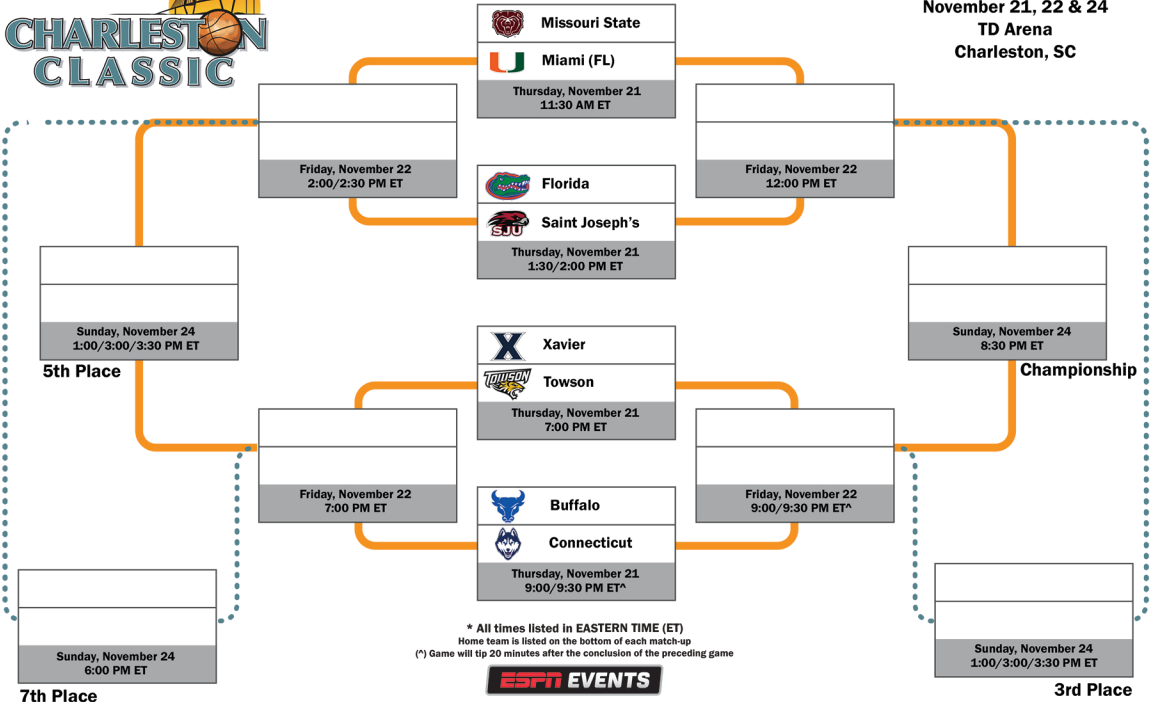

# 2019 Charleston Classic

November 21, 22 & 24  
TD Arena  
Charleston, SC

\* All times listed in EASTERN TIME (ET)  
Home team is listed on the bottom of each match-up  
(\* ) Game will tip 20 minutes after the conclusion of the preceding game